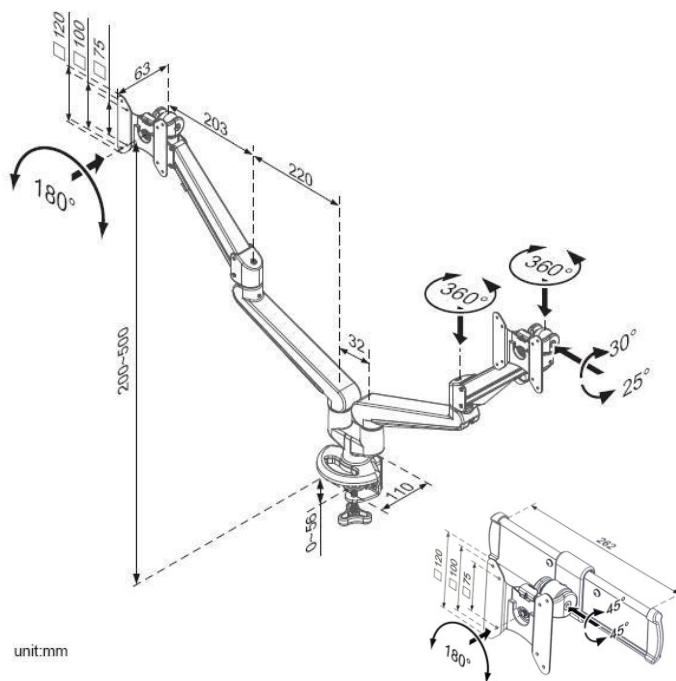

# Ascend Dual Gas Arm with Adjuster and Standard Clamp

## Product Specification

|                         |   |
|-------------------------|---|
| Product code            | CMS3031C-ED – WHITE                                 |
| *Weight capacity        | From 3 – 8kg per arm                                |
| **Maximum Screen Size   | 42"   |
| Height adjustment range | 200mm – 500mm from desktop                          |
| Max forward extension   | 486mm   |
| Width adjuster          | 262mm   |
| VESA                    | 75mm & 100mm VESA compliant                         |
| Movement                | Height adjustment, tilt, swivel, rotation and reach |

\*Capacity may be reduced if monitor size is greater than 26" or depth is greater than 5.5cm

\*\*Subject to weight being within range & VESA 75 x 75mm or 100 x 100mm, please refer to our measurements / line drawings and check with screen manufacturers measurements including bezel

## Additional Information

Clamp for 16mm to 55mm desktops

Integral cable management

2 screen gas assisted height adjustment

Lockable quick release VESA function

180° anti rotation feature

Over 90% of the aluminium alloy content is recycled